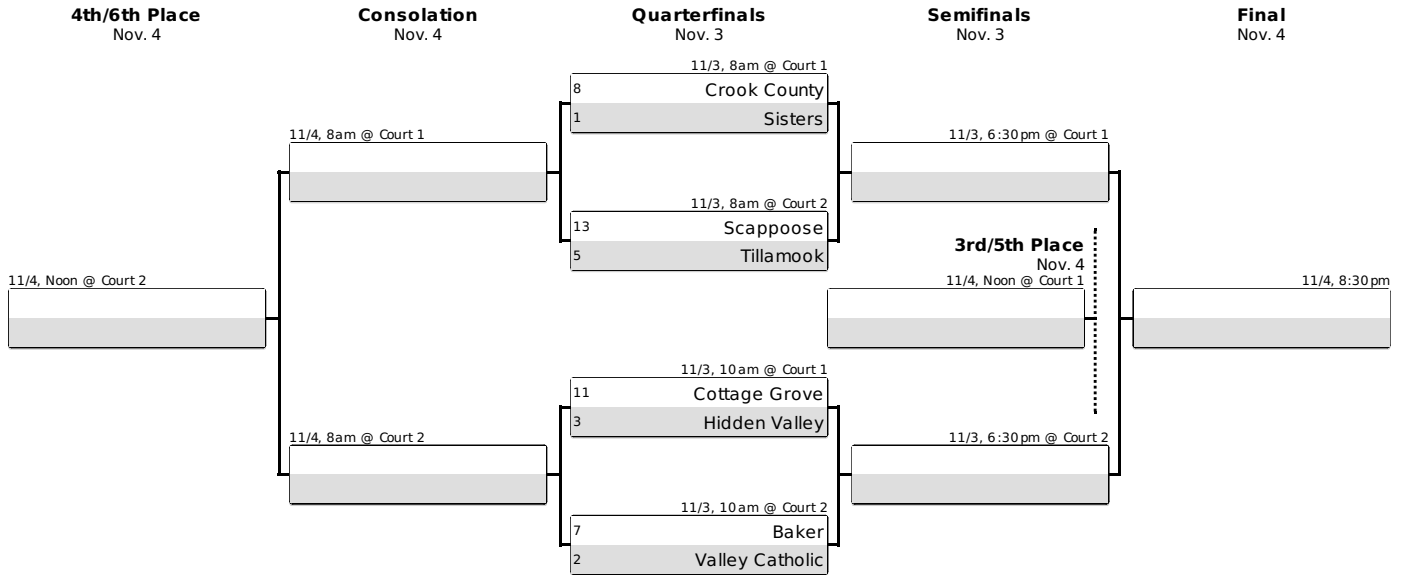

2017 OSAA / U.S. Bank / Les Schwab Tires 4A Volleyball State Championship

November 3-4, Forest Grove High School

Round 1
Oct. 28

10/28, 4pm	
16	Henley 1
1	Sisters 3
25-18, 23-25, 25-15, 25-16	

10/28, 6pm	
9	Sweet Home 0
8	Crook County 3
25-23, 25-22, 25-23	

10/28, 6pm	
12	Cascade 1
5	Tillamook 3
23-25, 25-14, 25-22, 25-13	

10/28, 4:30pm	
13	Scappoose 3
4	Philomath 2
25-22, 24-26, 24-26, 25-15, 15-12	

Round 1
Oct. 28

10/28, 5pm	
0	South Umpqua 14
3	Hidden Valley 3
25-15, 25-14, 25-15	

10/27, 7pm	
3	Cottage Grove 11
2	Marshfield 6
10-25, 25-16, 17-25, 25-20, 15-13	

10/28, 1pm	
1	Astoria 10
3	Baker 7
27-25, 21-25, 25-21, 25-22	

10/28, 4pm	
0	Estacada 15
3	Valley Catholic 2
25-14, 25-7, 25-12	

The better ranked team shall be the designated home team (bottom team in the matchup).