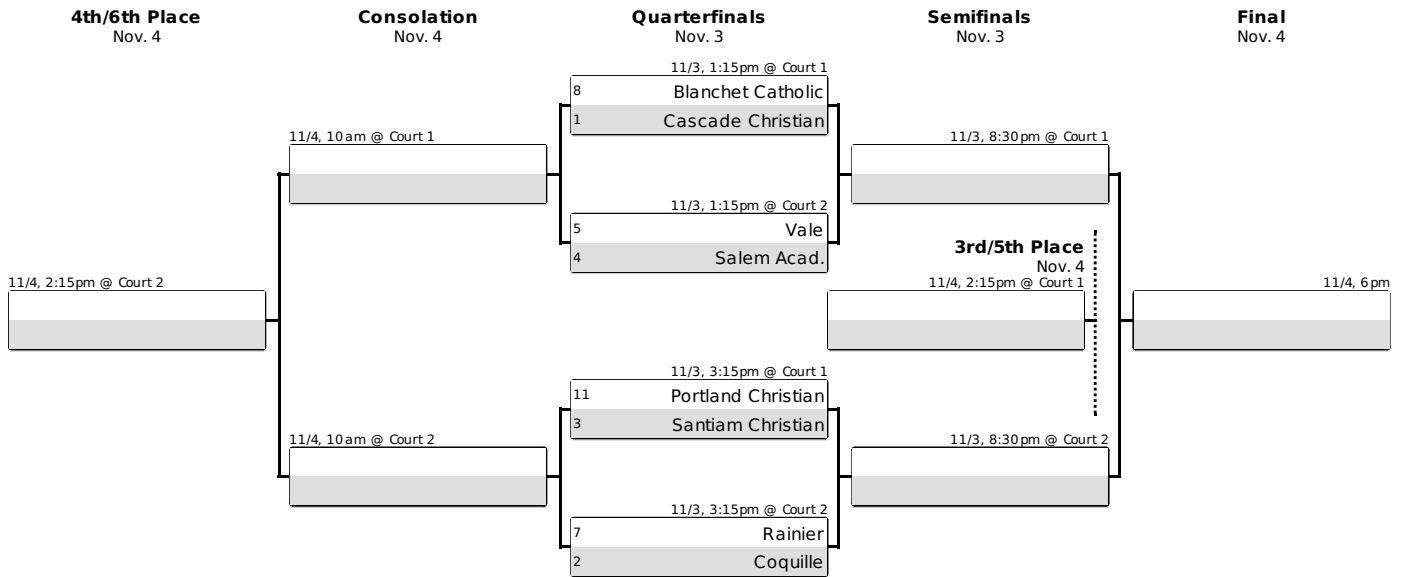

2017 OSAA / U.S. Bank / Les Schwab Tires 3A Volleyball State Championship

November 3-4, Forest Grove High School

Round 1
Oct. 28

10/28, 1pm	
16 Willamina 0	1 Cascade Christian 3
25-12, 25-14, 25-10	

10/28, 1pm	
9 Burns 1	8 Blanchet Catholic 3
23-25, 25-18, 25-20, 25-13	